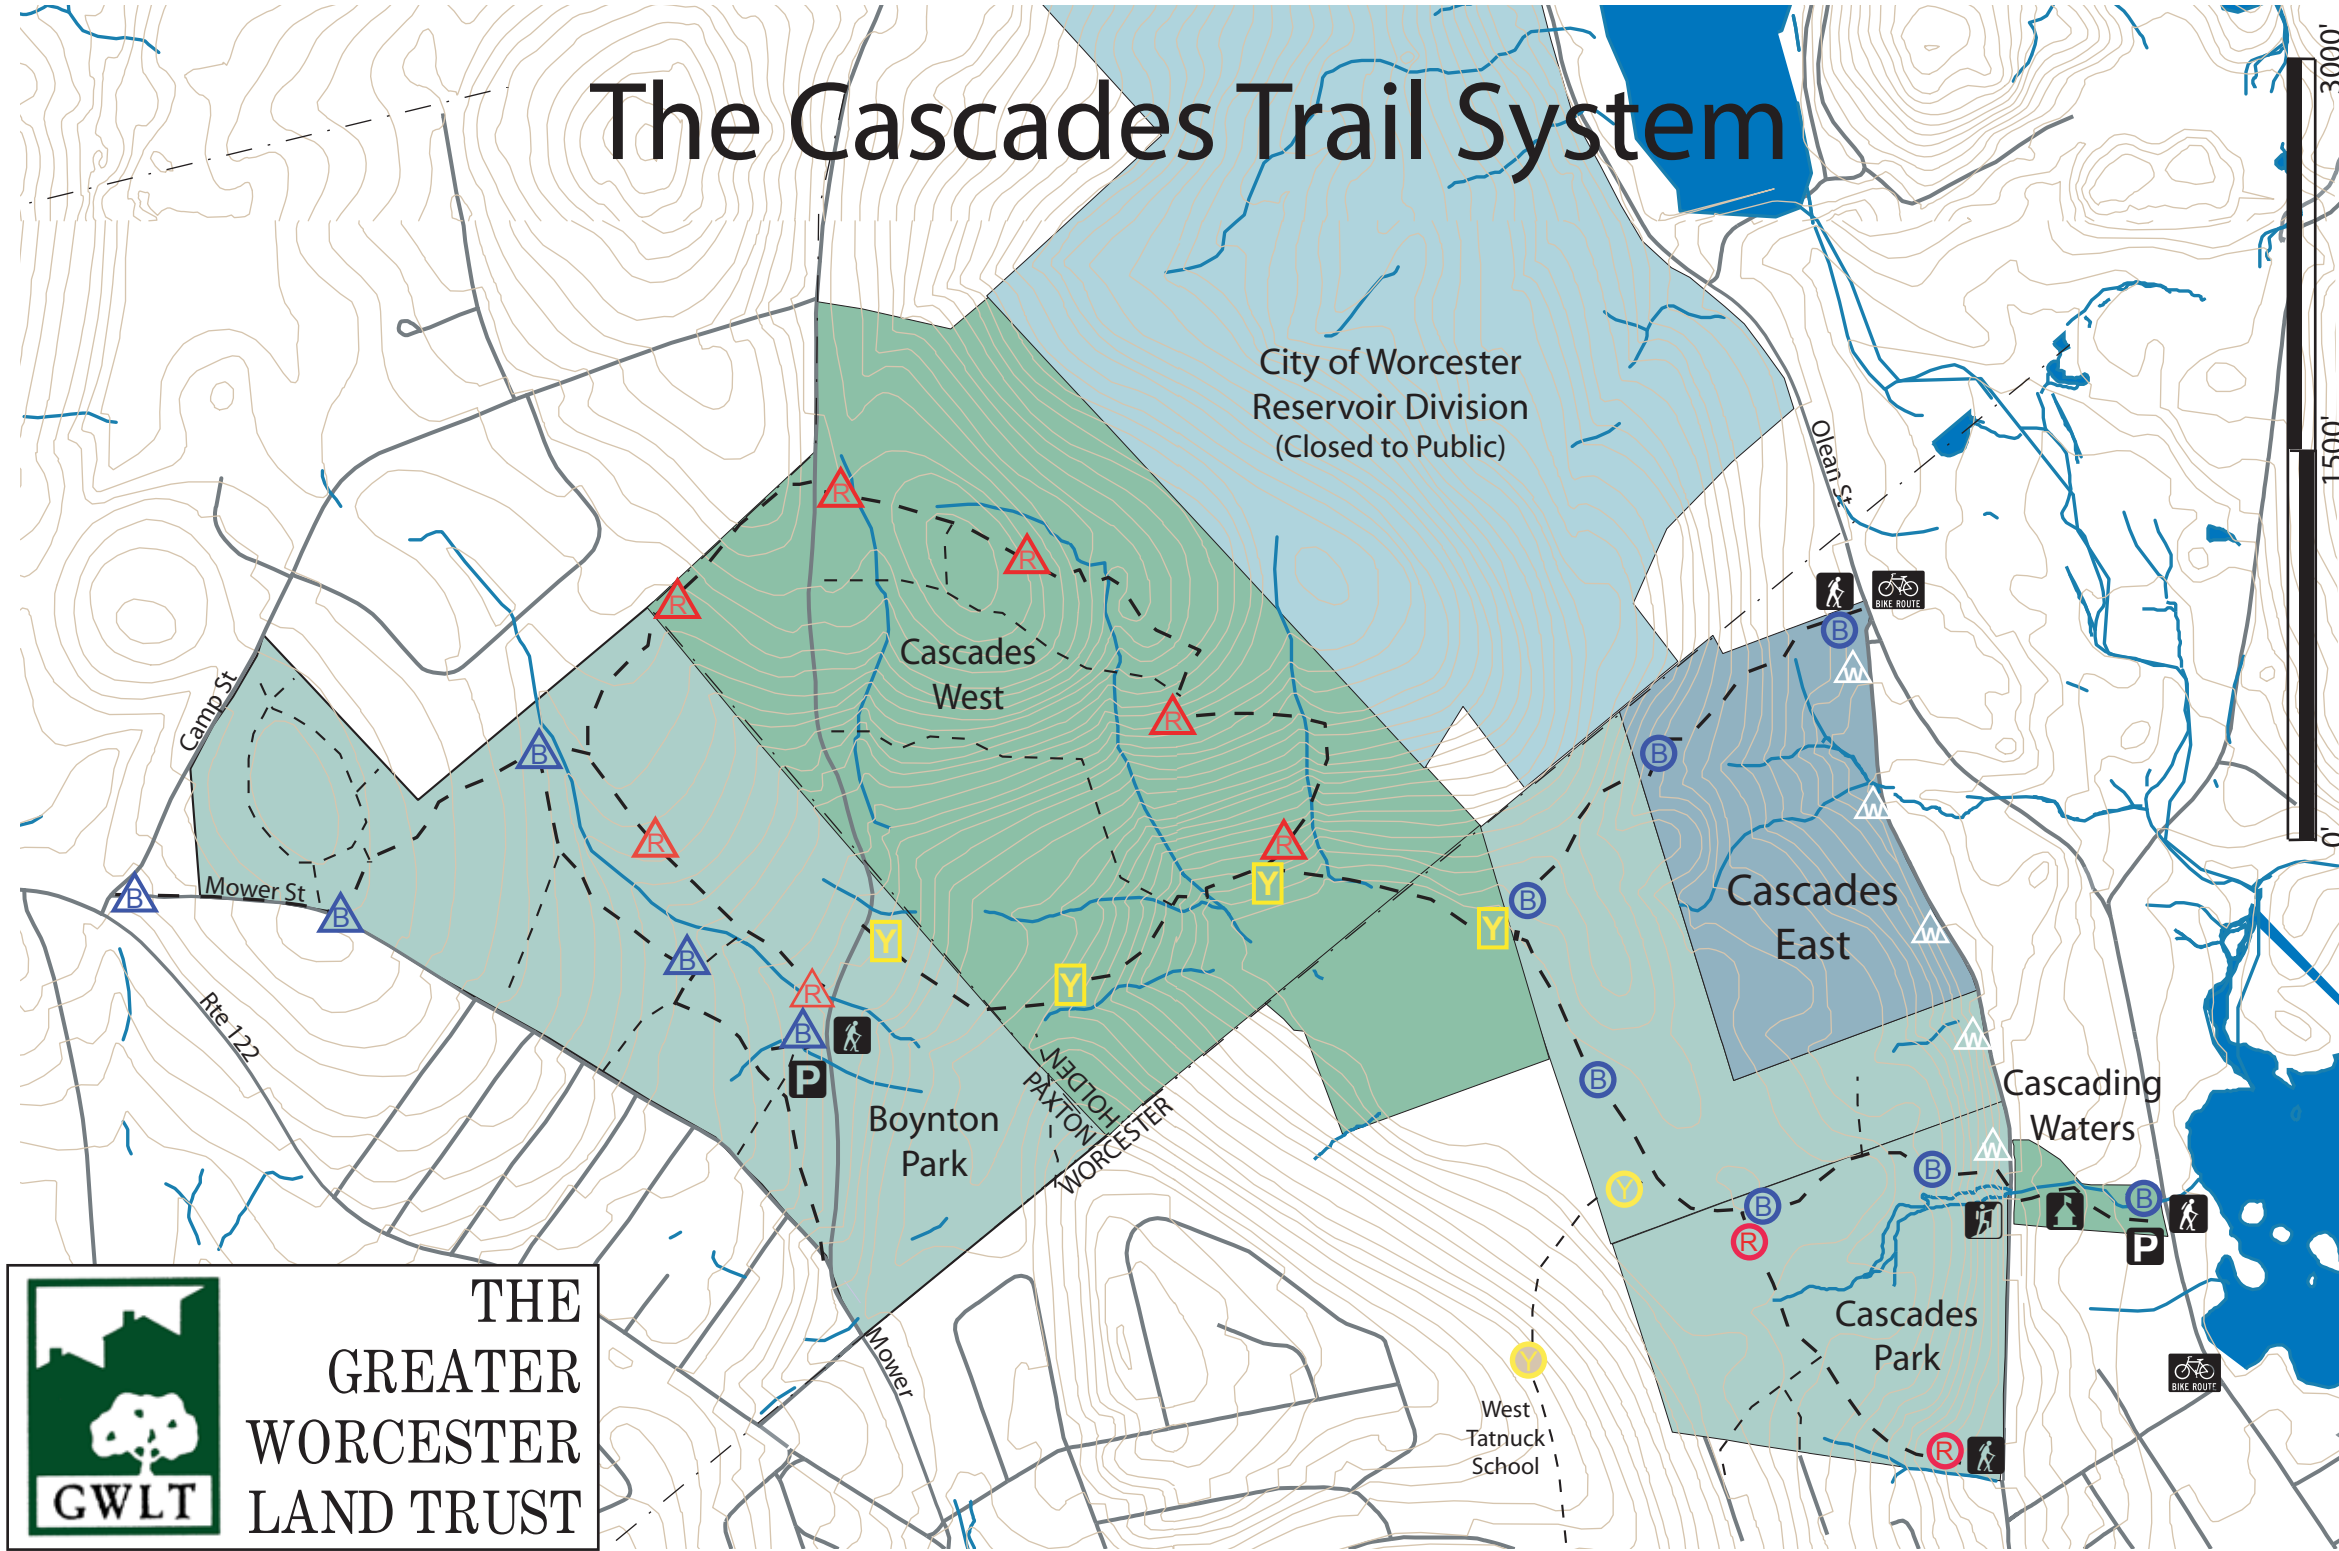

The Cascades Trail System

Cascades Trail	Blue Circles	Primary Trail	Trailhead
Meadow Ridge Trail	Red Triangles	Secondary Trail	Parking
Newton Trail	Red Circles	Town Boundary	Steep Grade
River Trail	Blue Triangles		Caretaker Station
Silver Spring Trail	Yellow Rectangles		City Bike Route
West Tatnuck Nature Trail	Yellow Circles		
Holden Trail	White Triangles		