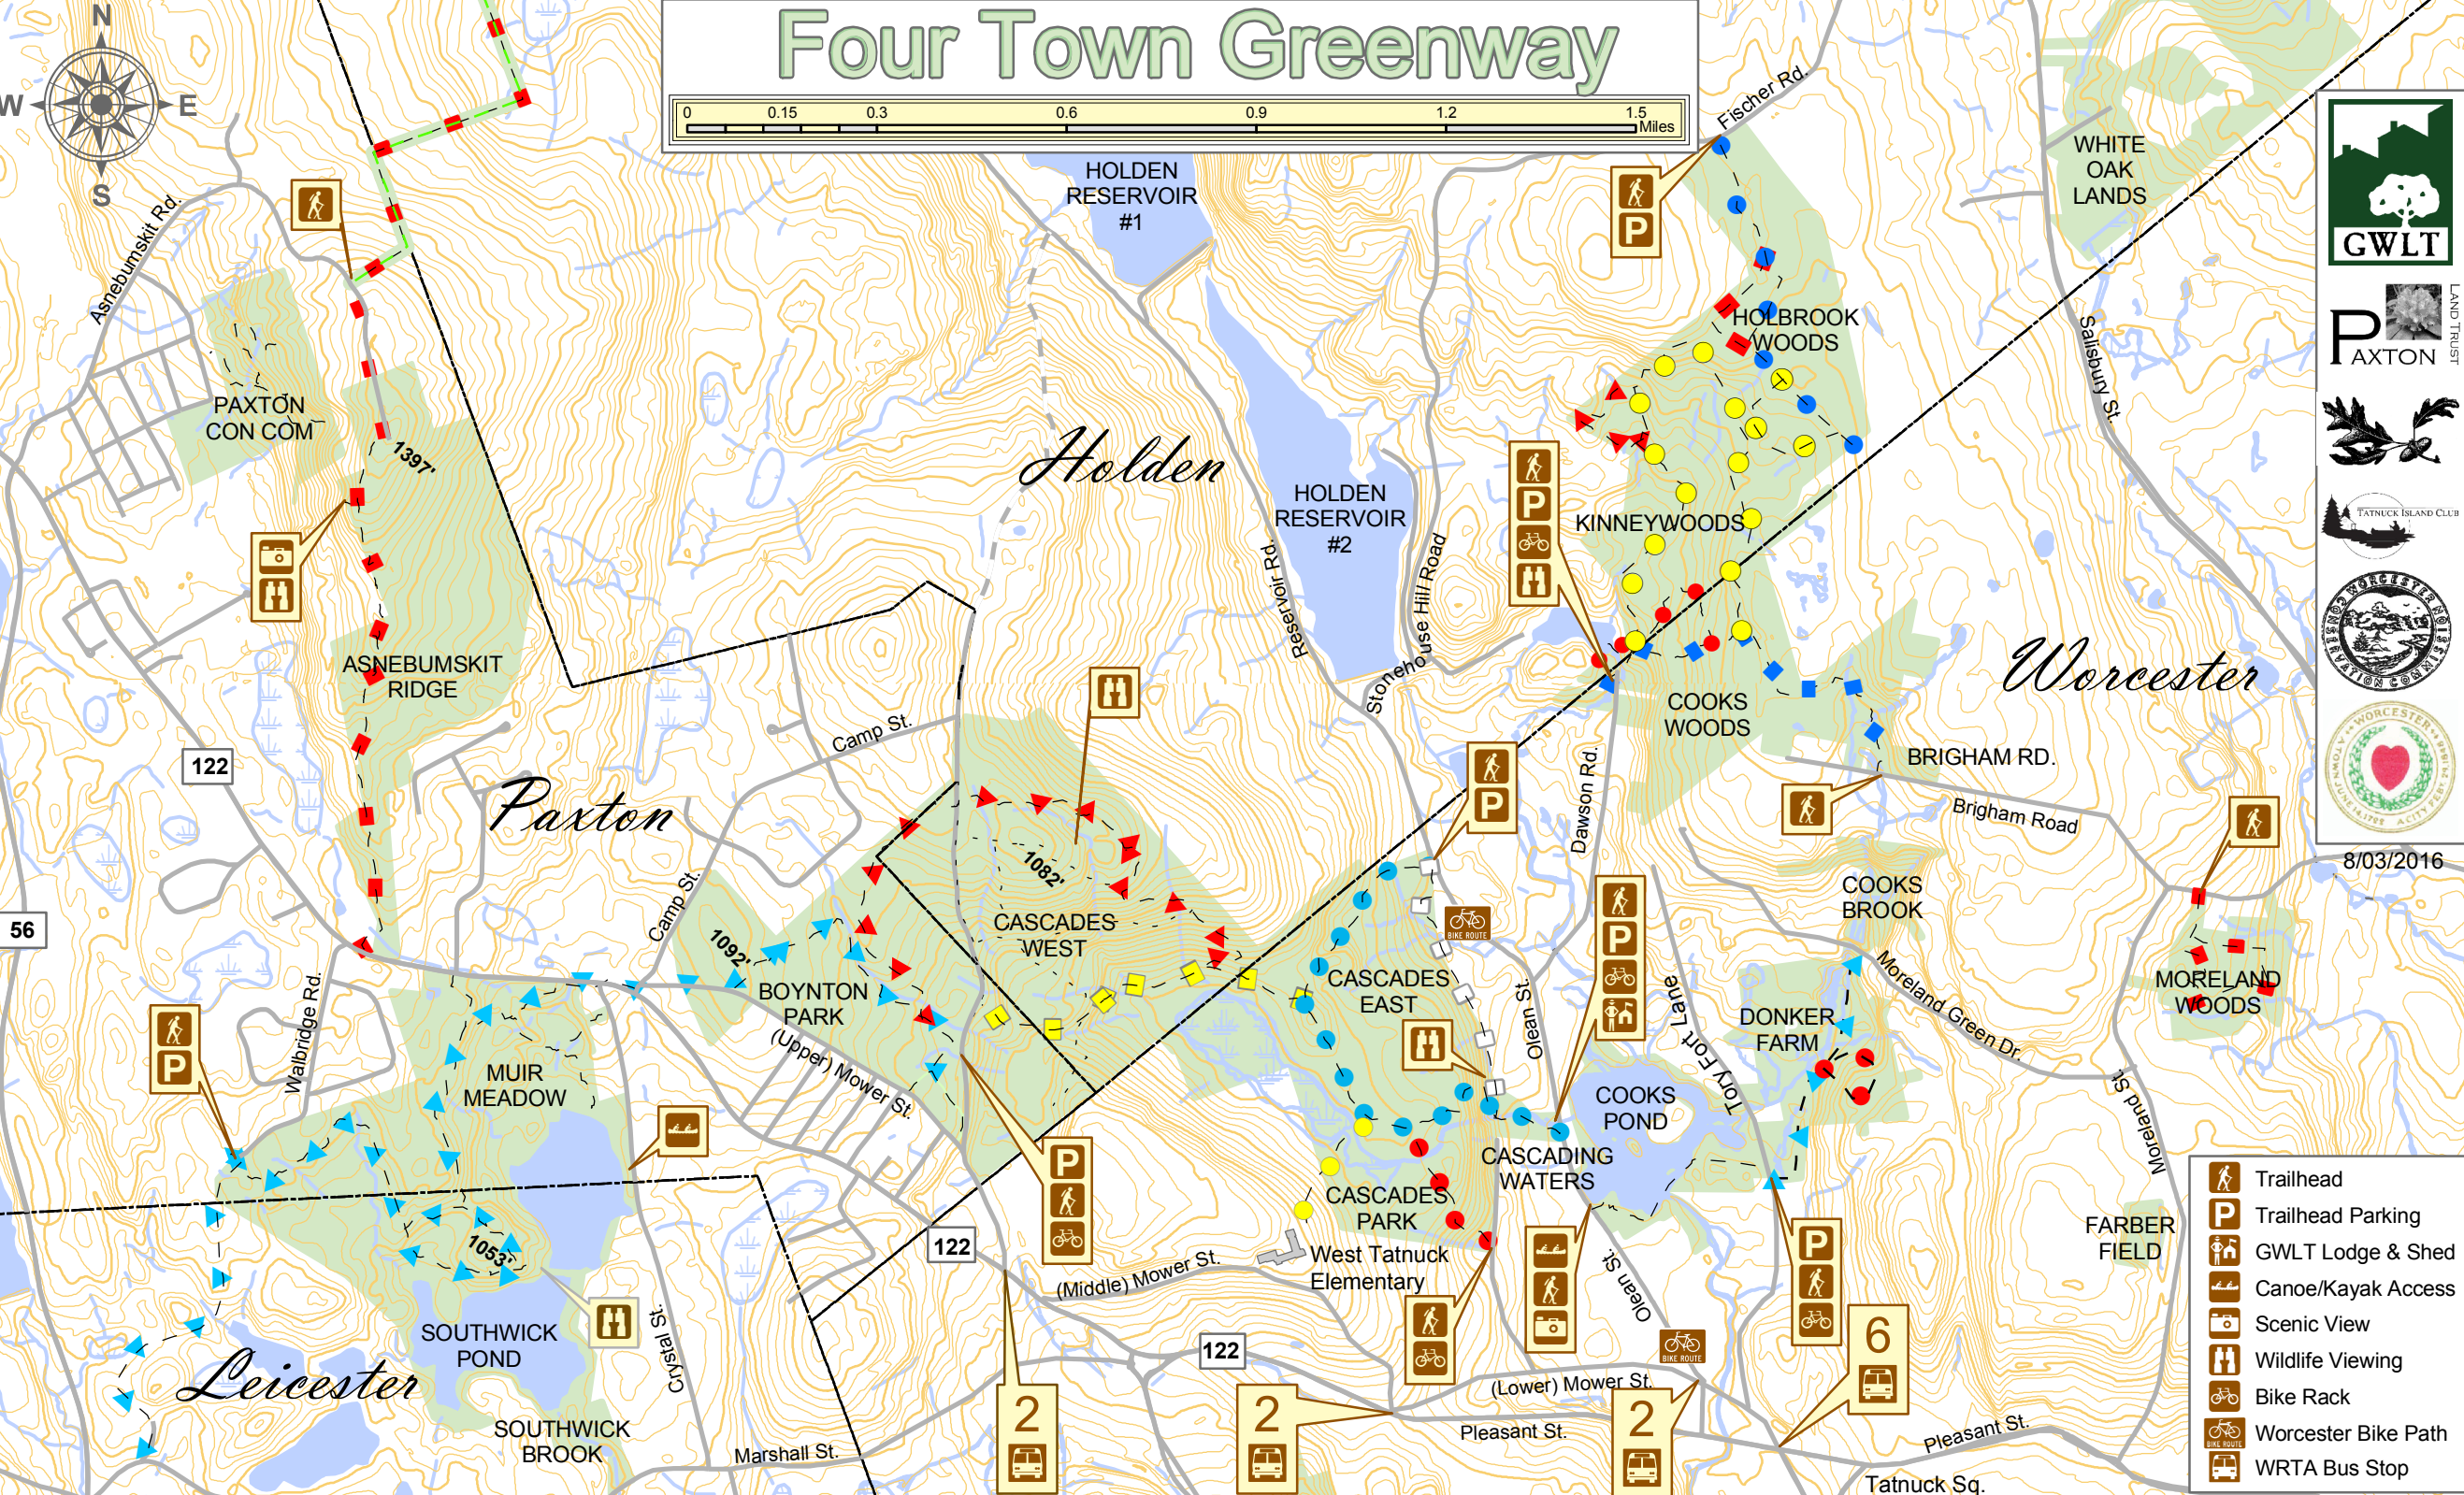

Four Town Greenway

GWLT
 LAND TRUST
 PAXTON
 TATNUCK ISLAND CLUB
 WORCESTER REGIONAL COMMISSION
 WORCESTER PARK & RECREATION DEPARTMENT

8/03/2016

- Trailhead
- Trailhead Parking
- GWLT Lodge & Shed
- Canoe/Kayak Access
- Scenic View
- Wildlife Viewing
- Bike Rack
- Worcester Bike Path
- WRTA Bus Stop