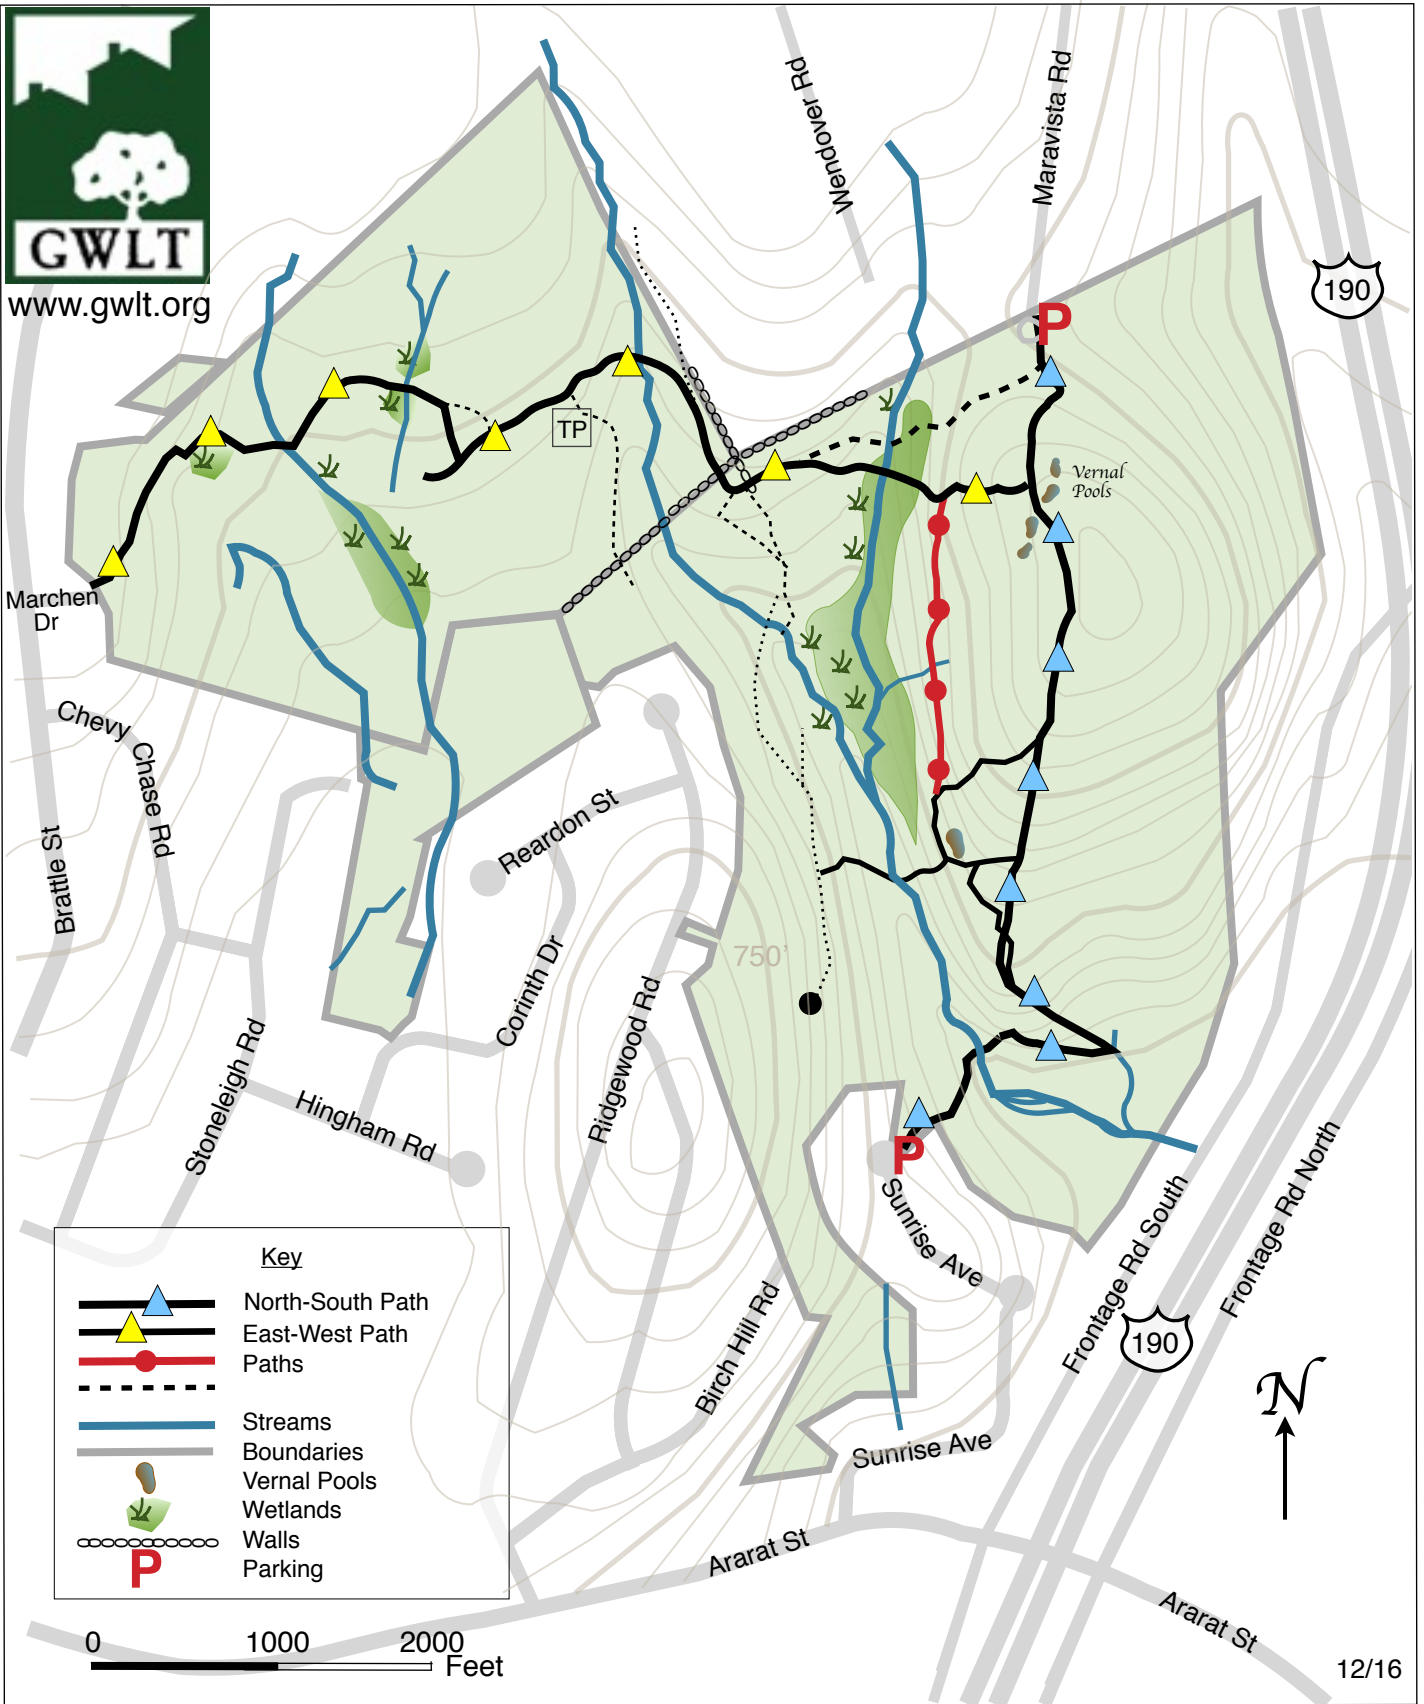

Bovenzi Park Worcester

www.gwlt.org

Key	
	North-South Path
	East-West Path
	Paths
	Streams
	Boundaries
	Vernal Pools
	Wetlands
	Walls
	Parking